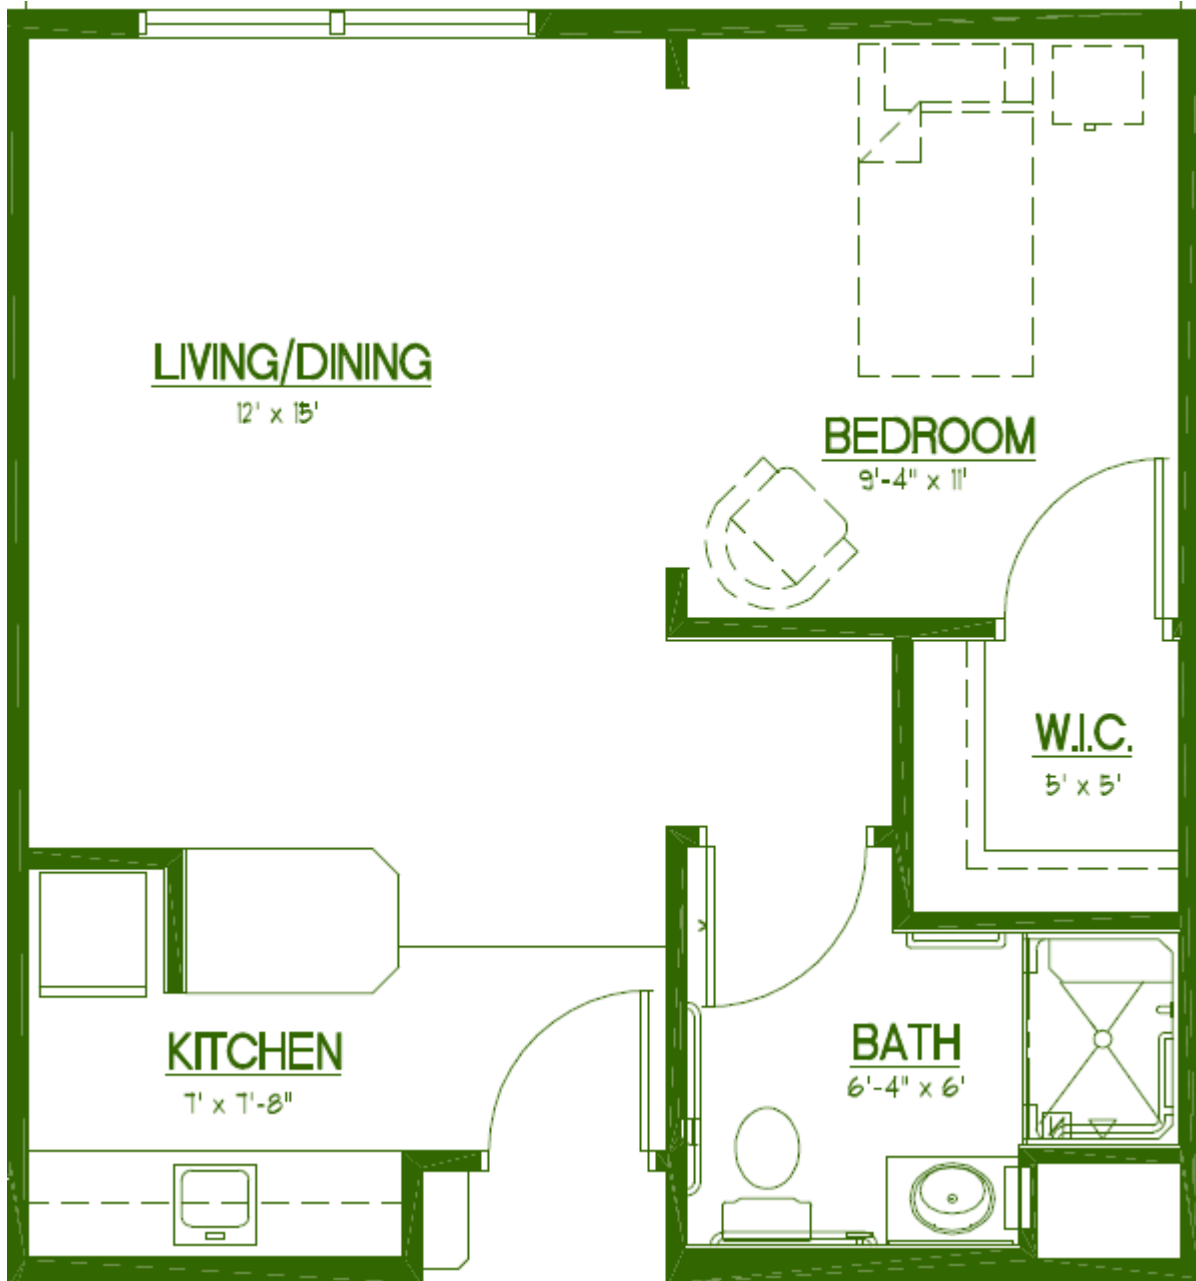

*Hawthorne Estates
Independent Living
One Bedroom - One Bath*

*Approximately 483 sq. feet of living area.
Sample floor plan - may change according to location.*