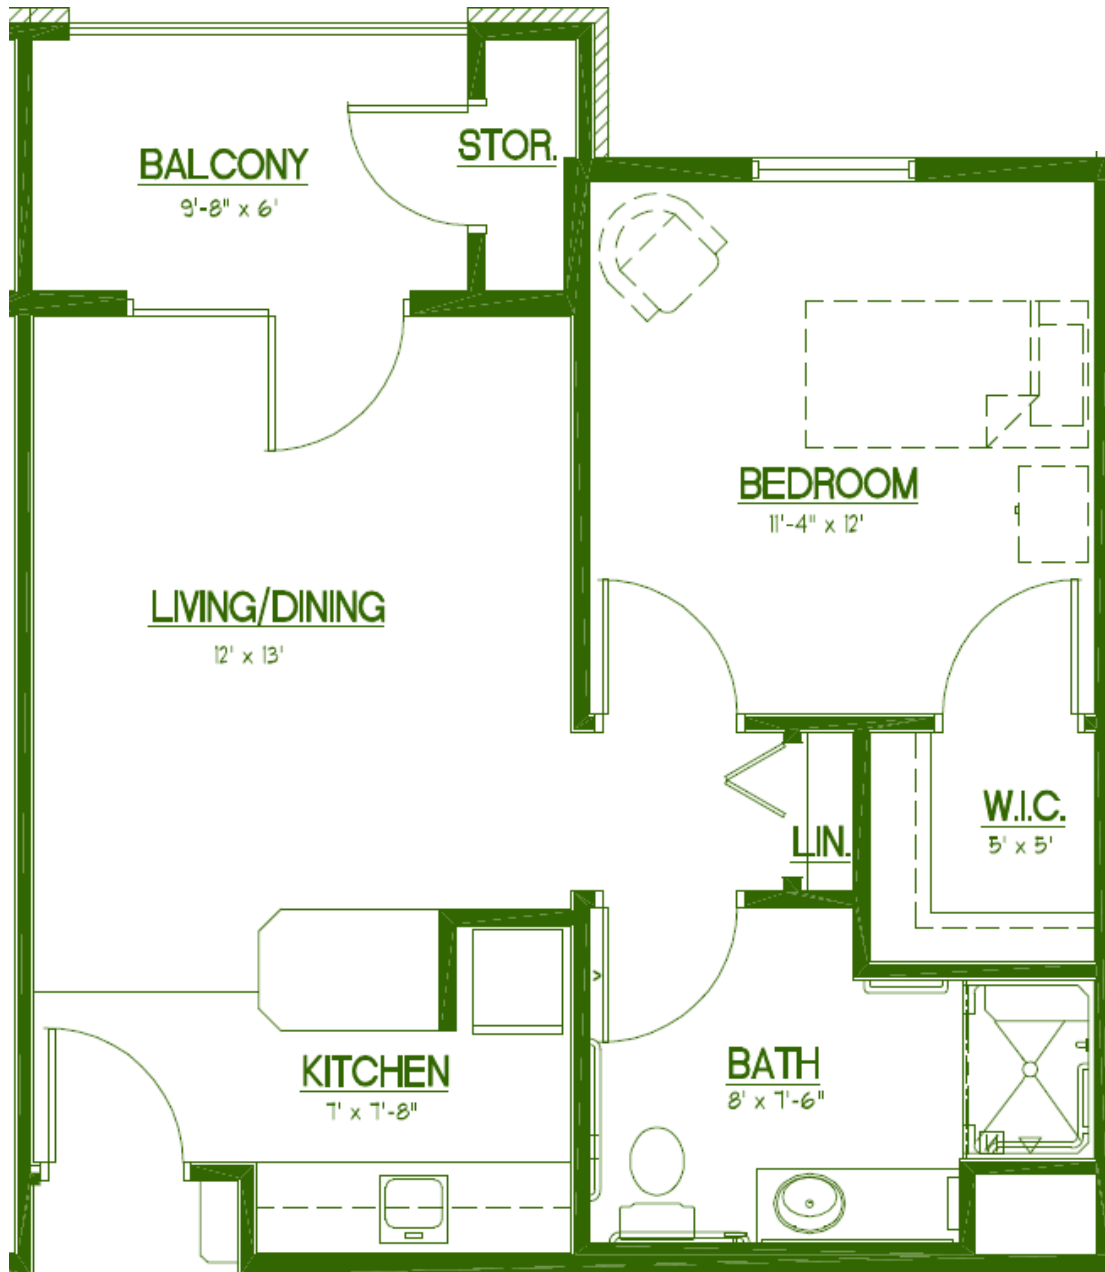

*Hawthorne Estates
Independent Living
One Bedroom - One Bath*

*Approximately 500 sq. feet of living area.
Sample floor plan - may change according to location.*