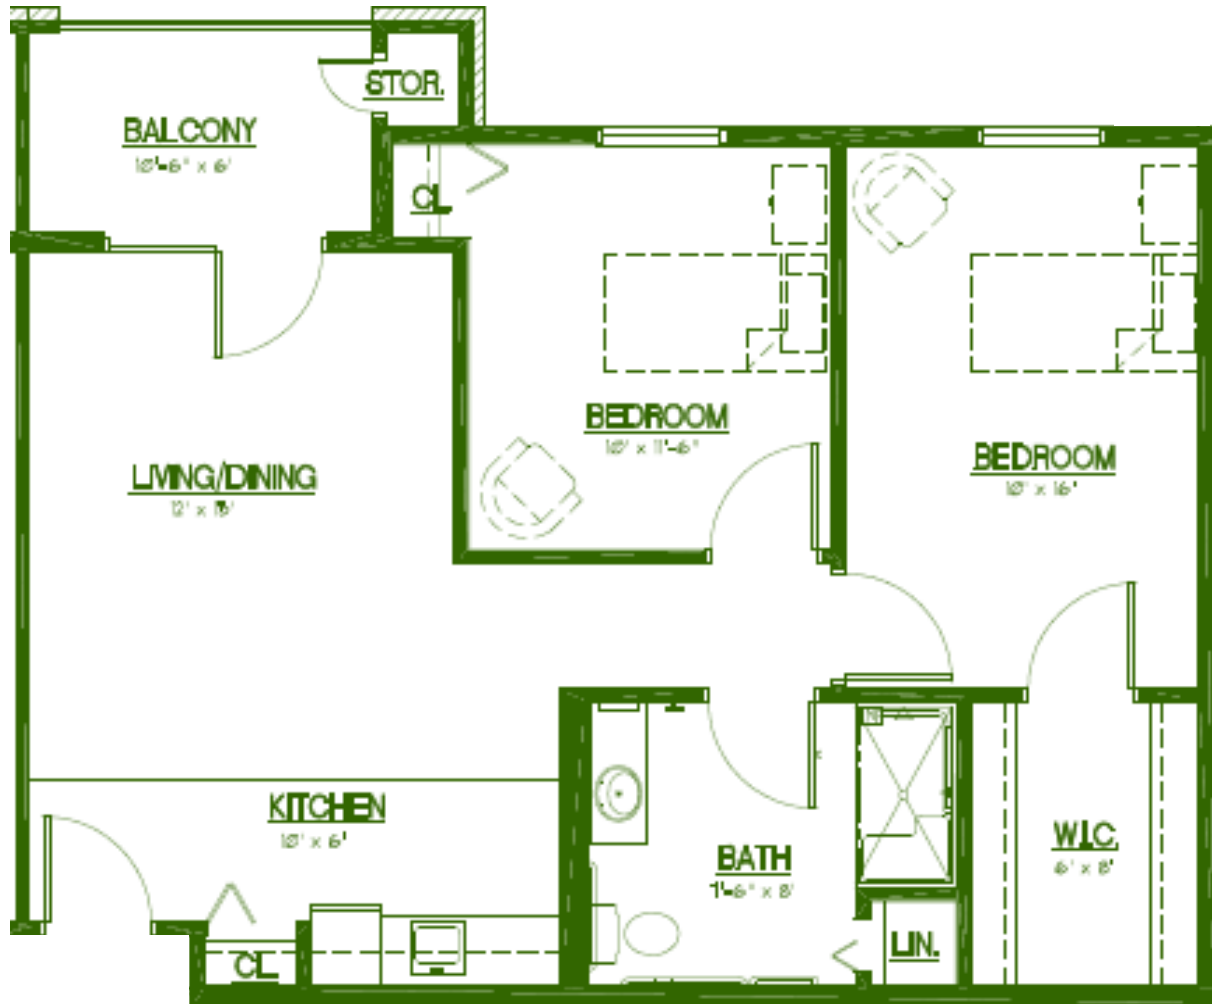

*Hawthorne Estates
Independent Living
Two Bedroom - One Bath*

*Approximately 693 sq. feet of living area.
Sample floor plan - may change according to location.*