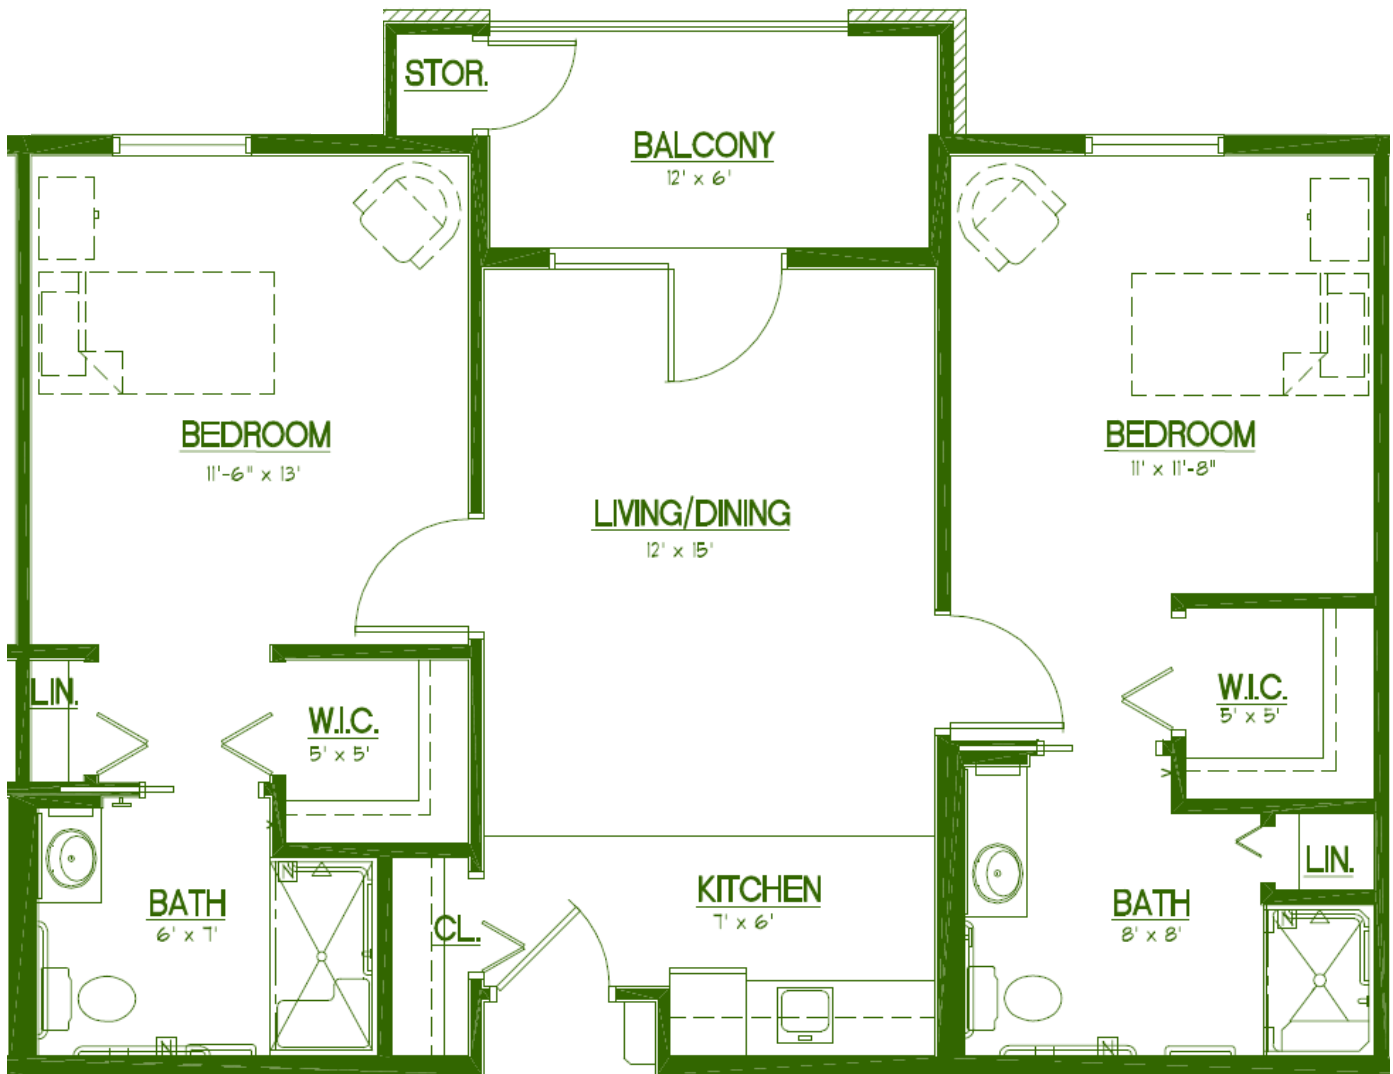

*Hawthorne Estates
Independent Living
Two Bedroom - Two Bath*

*Approximately 859 sq. feet of living area.
Sample floor plan - may change according to location.*